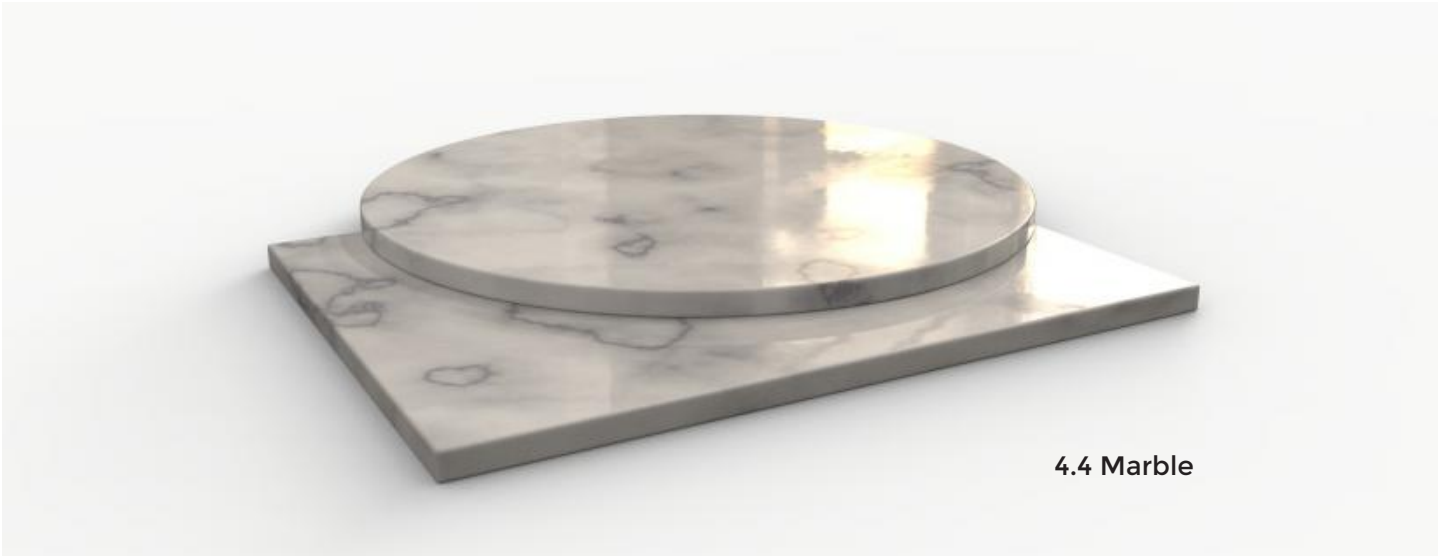

4.4 Marble

4.3 PARTICLE BOARD TABLE TOPS								
square tops sizes (cm)	50x60	60x60	70x70	80x80	90x90	60x80	80x120	80x150
round tops sizes (cm)	60	70	80	90	120	150	180	
thickness (mm)	24/28	24/28	24/28	24/28	24/28	24/28	24/28	24/28

4.4 MARBLE TABLE TOPS								
square tops sizes (cm)	50x60	60x60	70x70	80x80	90x90	60x80	80x120	80x150
round tops sizes (cm)	60	70	80	90	120	150	180	
thickness (mm)	24/28	24/28	24/28	24/28	24/28	24/28	24/28	24/28