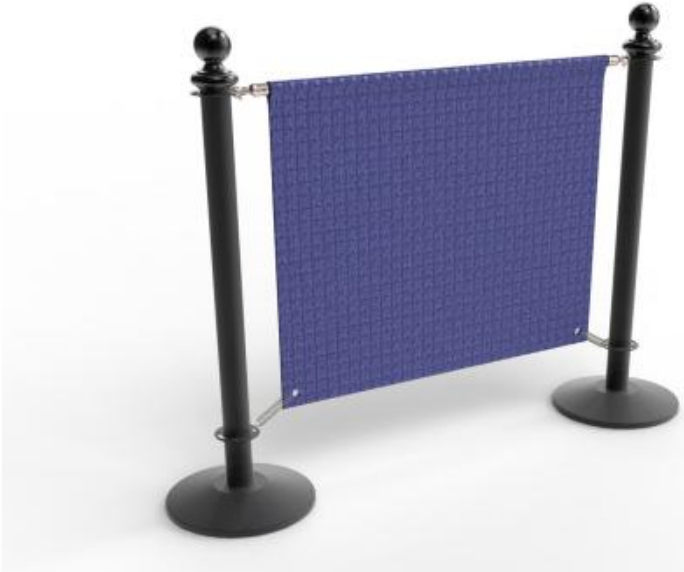

Crowd Control Barriers

Number	L (cm)	D (cm)	H (cm)	W (cm)
1	80	760	110	100
2	120	760	110	140
3	140	760	110	160
4	160	760	110	180

04. Table tops

4.1 Rustic oak wood

4.2 Melamine board

4.3 Particle board

4.4 Marble