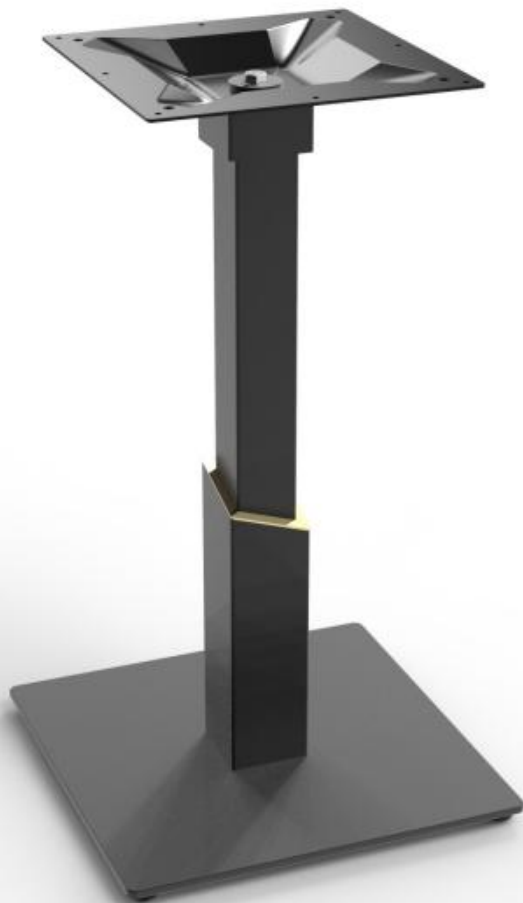

DIAMOND.

PATENT NO.

201830163648

DESIGN INSPIRATION

The edgy and sharp corners of the column are inspired by geometric cut of a diamond.

UNION

PATENT NO.

201830263109.3

DESIGN INSPIRATION

The strength of this column is given by the union of two elements which seems separate but working harmoniously.

EMPIRE

PATENT NO.

201830185987.8

DESIGN INSPIRATION

The shape is intended to remind of the extruded shapes of the Empire State building of New York.