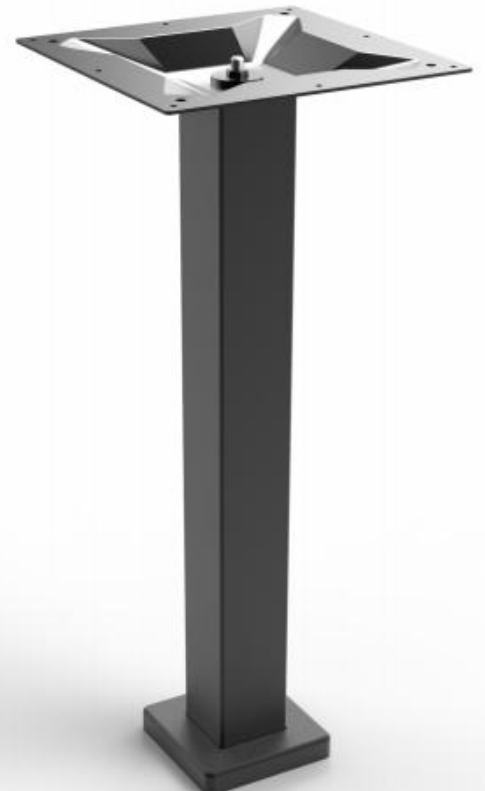

Item No	Floor plate (cm)	Height (cm)	Cover (cm)
2403	15x15	72 104	16.5 x 16.5