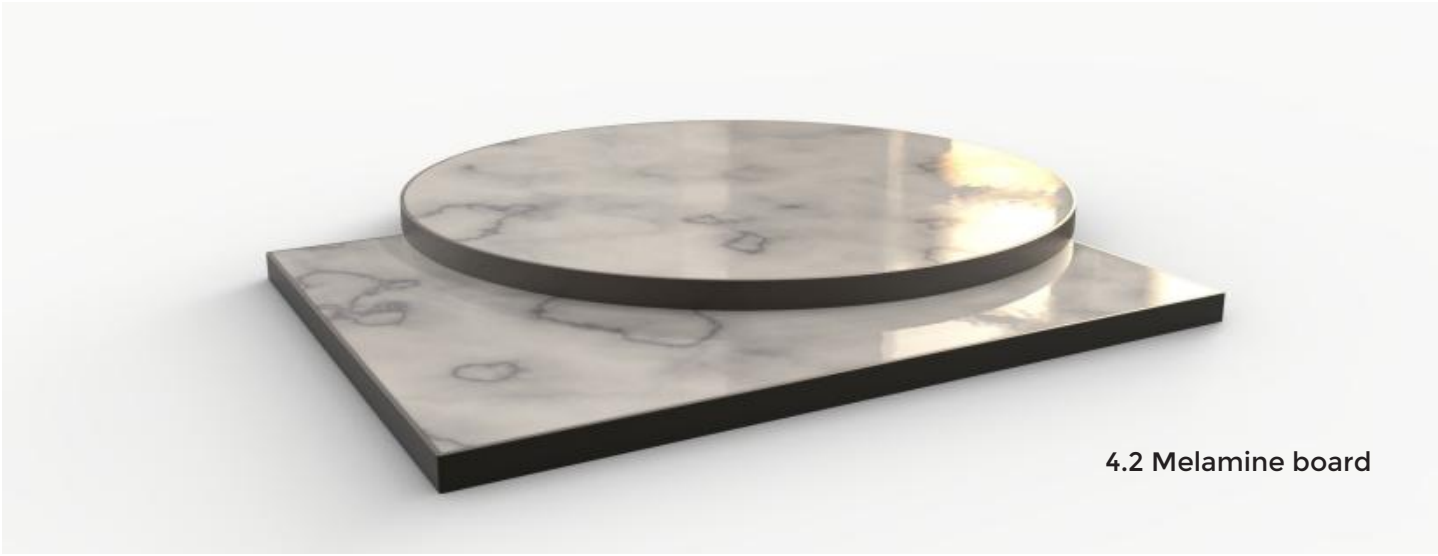

4.2 Melamine board

4.1 RUSTIC OAK WOOD TABLE TOPS								
square tops sizes (cm)	50x60	60x60	70x70	80x80	90x90	60x80	80x120	80x150
round tops sizes (cm)	60	70	80	90	120	150	180	
thickness (mm)	38	38	38	38	38	38	38	38

4.2 MELAMINE TABLE TOPS								
square tops sizes (cm)	50x60	60x60	70x70	80x80	90x90	60x80	80x120	80x150
round tops sizes (cm)	60	70	80	90	120	150	180	
thickness (mm)	24/28	24/28	24/28	24/28	24/28	24/28	24/28	24/28