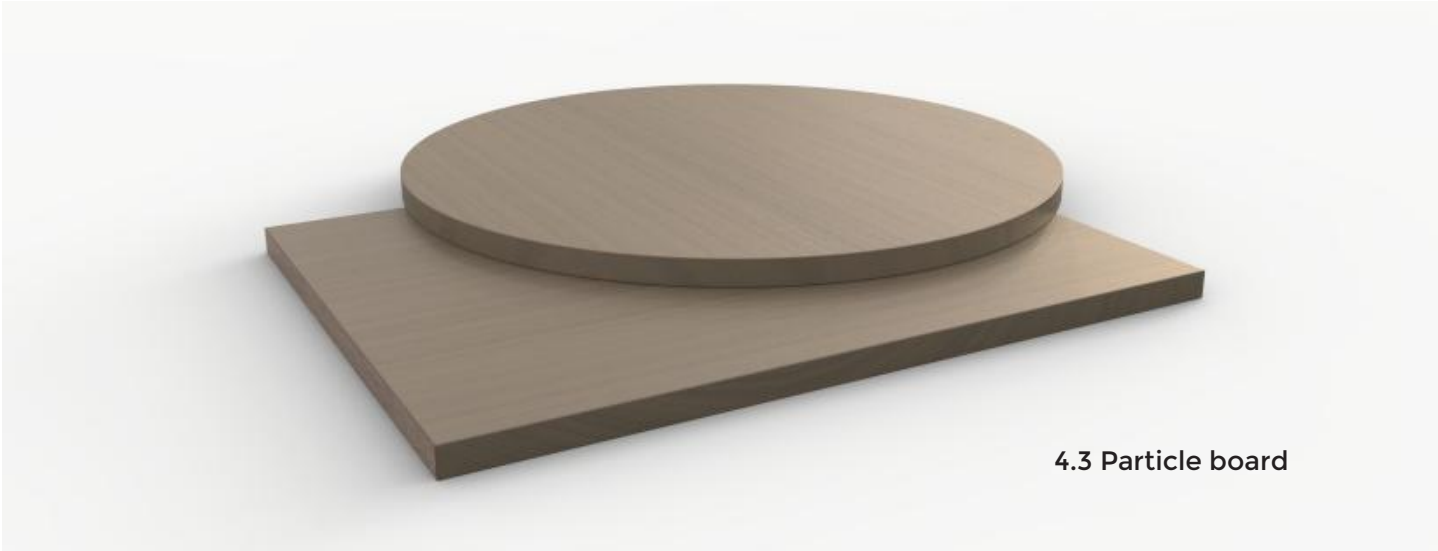

4.3 Particle board